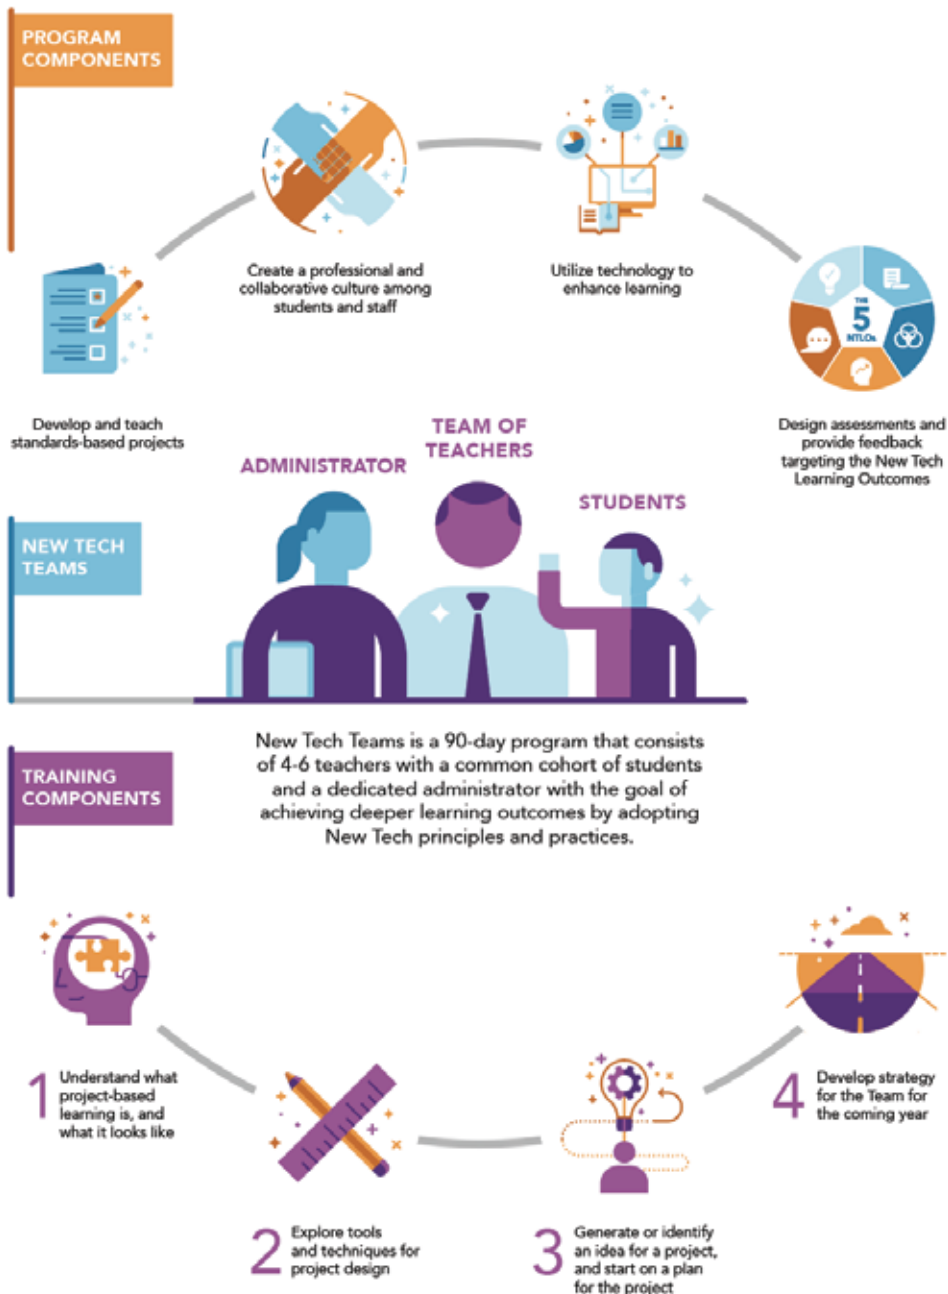

New Tech Teams

Why engage in this work?

Foster deeper learning on your campus.

New Tech Teams are provided one year of teacher access to Echo, our online learning management platform, and a set of projects to serve as models for PBL practice that are ready to be used in the classroom. Teams have access to NTN's extensive library of tools and learning modules to help them build culture, use technology well, and use project-based learning as the primary means of instruction and can supplement their individual learning through our badging course.

Let's Connect!
newtechnetwork.org/new-tech-teams/

New Tech Network